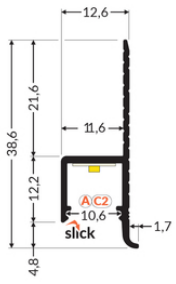

LED PROFILE OMNI10 AC2 PLUS 2000 ALU.RAW

Architectural

max 10 mm

Spackle in

	 <p>EU industrial designs</p>  <p>CE</p>  <p>PL Made in Poland</p>	 <p>Buy product</p>
---	---	--

Basic Informations

EAN: 5901597280019	Measurement unit: qty
Material: aluminium	Product packaging dimensions [mm]: 2000 x 14,3 x 38,6
Color: anodized	Bulk packing [qty]: 40
Lenght [mm]: 2000	Master packaging type: Bulk
Weigh [kg]: 0.368	Product with gross packaging weight [kg]: 14.72
Country of origin: PL	

AVAILABLE VARIANTS

4000 mm, 3000 mm, 2000 mm, 1000 mm

Matching elements

DIFFUSERS

END CAPS

end cap OMNI10 grey
[20pcs]
index: H4999922