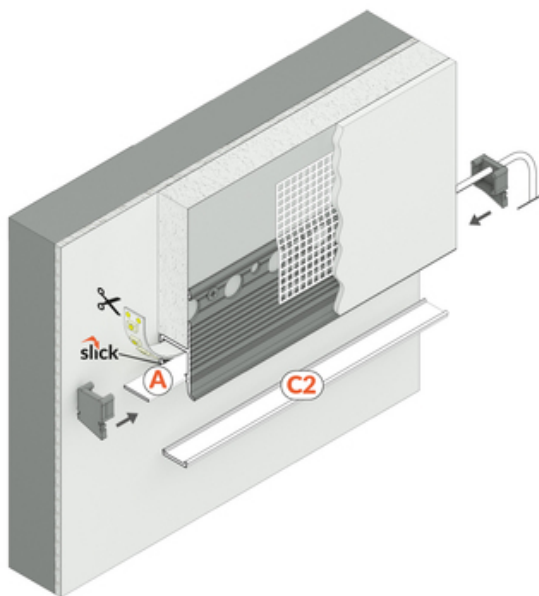

LED PROFILE OMNI10 AC2 PLUS 2000 ALU.RAW

Architectural

max 10 mm

Spackle in

	 <p>EU industrial designs</p>  <p>CE</p>  <p>PL Made in Poland</p>	 <p>Buy product</p>
---	---	--

Basic Informations

EAN: 5901597280019	Measurement unit: qty
Material: aluminium	Product packaging dimensions [mm]: 2000 x 14,3 x 38,6
Color: anodized	Bulk packing [qty]: 40
Lenght [mm]: 2000	Master packaging type: Bulk
Weigh [kg]: 0.368	Product with gross packaging weight [kg]: 14.72
Country of origin: PL	

AVAILABLE VARIANTS

4000 mm, 3000 mm, 2000 mm, 1000 mm

Matching elements

DIFFUSERS

END CAPS

end cap OMNI10 grey
[20pcs]
index: H4999922