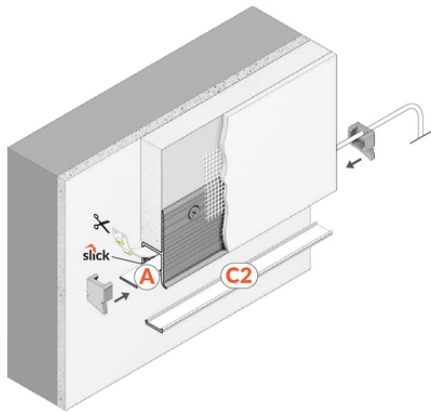

LED PROFILE OMNI10 AC2 PLUS 2000 ALU.RAW

Architectural

max 10 mm

Spackle in

	 <p>EU industrial designs</p>  <p>CE</p>  <p>PL Made in Poland</p>	 <p>Buy product</p>
---	---	--

Basic Informations

EAN: 5901597280019	Measurement unit: qty
Material: aluminium	Product packaging dimensions [mm]: 2000 x 14,3 x 38,6
Color: anodized	Bulk packing [qty]: 40
Lenght [mm]: 2000	Master packaging type: Bulk
Weigh [kg]: 0.368	Product with gross packaging weight [kg]: 14.72
Country of origin: PL	

AVAILABLE VARIANTS

4000 mm, 3000 mm, 2000 mm, 1000 mm

Matching elements

DIFFUSERS

END CAPS

end cap OMNI10 grey
[20pcs]
index: H4999922