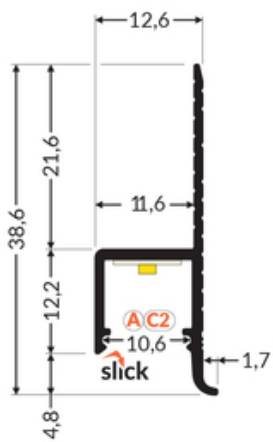

LED PROFILE OMNI10 AC2 PLUS 2000 ALU.RAW

Architectural

max 10 mm

Spackle in

	 <p>EU industrial designs</p>  <p>CE</p>  <p>PL Made in Poland</p>	 <p>Buy product</p>
---	---	--

Basic Informations

EAN: 5901597280019	Measurement unit: qty
Material: aluminium	Product packaging dimensions [mm]: 2000 x 14,3 x 38,6
Color: anodized	Bulk packing [qty]: 40
Lenght [mm]: 2000	Master packaging type: Bulk
Weigh [kg]: 0.368	Product with gross packaging weight [kg]: 14.72
Country of origin: PL	

AVAILABLE VARIANTS

4000 mm, 3000 mm, 2000 mm, 1000 mm

Matching elements

DIFFUSERS

END CAPS

end cap OMNI10 grey
[20pcs]
index: H4999922