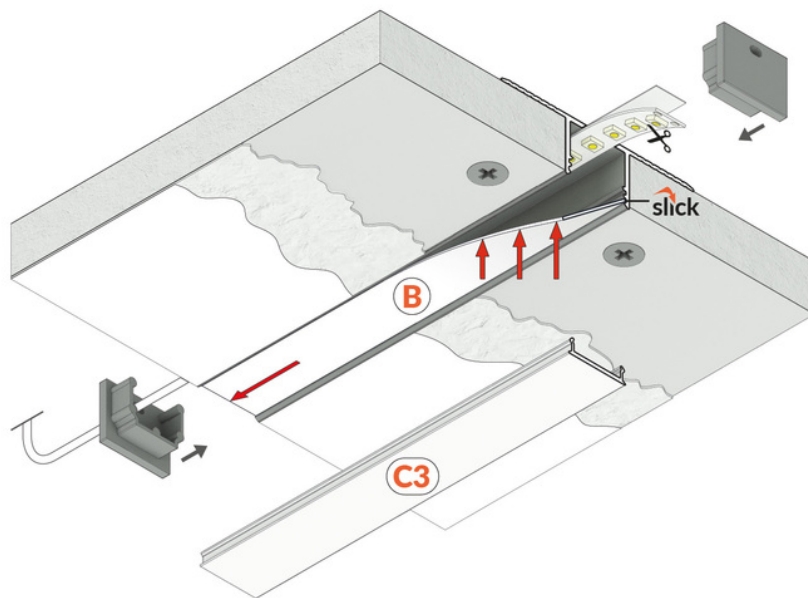

LED PROFILE PLANE14 IN BC3 2000 RAW ALU.

	<p> CE</p> <p> EU industrial designs</p> <p> Made in Poland</p>	 <p>Buy product</p>
---	--	--

TOPMET LIGHT KŁOSOWICZ WIŚNIEWSKI sp. z o.o.

Ostrowska 354 | 61-312 Poznań | POLAND