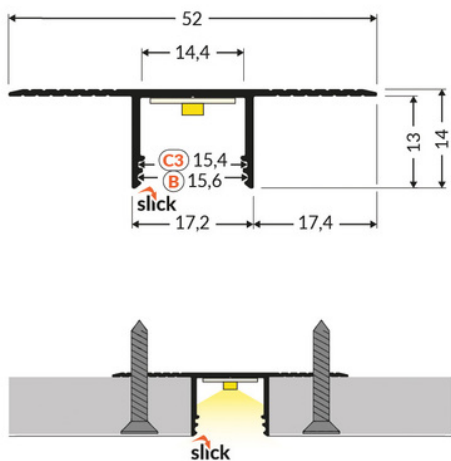

LED PROFILE PLANE14 IN BC3 2000 RAW ALU.

	CE EU industrial designs Made in Poland	Buy product

TOPMET LIGHT KŁOSOWICZ WIŚNIEWSKI sp. z o.o.

Ostrowska 354 | 61-312 Poznań | POLAND

tel.: +48 61 872 75 00

info@topmet.pl

pdf card generation date: 10.03.2025