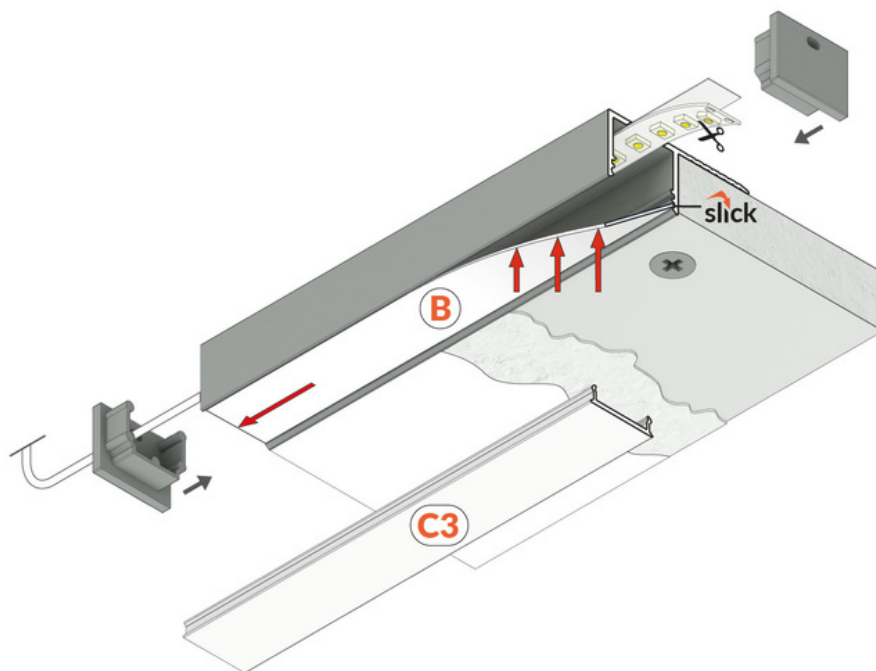

LED PROFILE PLANE14 SIDE BC3 2000 RAW ALU.

	<p> CE</p> <p> EU industrial designs</p> <p> Made in Poland</p>	 <p>Buy product</p>
---	--	--

Basic Informations

EAN: 5901597245148 Index: P3000200 Material: aluminium Color: raw aluminium Length [mm]: 2000 Weight [kg]: 0.372 Country of origin: PL	Measurement unit: qty Product packaging dimensions [mm]: 2000 x 34,6 x 14 Bulk packing [qty]: 40 Master packaging type: Bulk Product with gross packaging weight [kg]: 14.88
--	--

AVAILABLE VARIANTS

2000 mm, 4050 mm

Matching elements

DIFFUSERS

 <p>diffuser C3 click 2000 transparent index: F1000216</p>	 <p>diffuser C3 click 2000 opal index: F1000238</p>	 <p>diffuser C3 click 2000 black index: F1000241</p>
 <p>diffuser C3 click 4100 opal index: F1000438</p>	 <p>diffuser C3 click 4100 transparent index: F1000416</p>	 <p>diffuser C3 click 4100 black /plastic bag index: F1000441</p>
 <p>diffuser B slide 2000 opal index: 76000238</p>	 <p>diffuser B slide 2000 frosted index: 76000239</p>	 <p>diffuser B slide 2000 transparent index: 76000216</p>