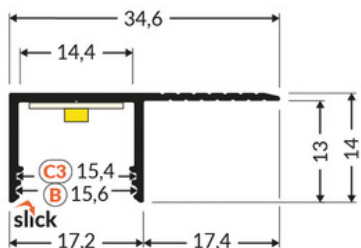

LED PROFILE PLANE14 SIDE BC3 2000 RAW ALU.

	<p> CE</p> <p> EU industrial designs</p> <p> Made in Poland</p>	 <p>Buy product</p>
---	--	--

Basic Informations

EAN: 5901597245148 Index: P3000200 Material: aluminium Color: raw aluminium Length [mm]: 2000 Weight [kg]: 0.372 Country of origin: PL	Measurement unit: qty Product packaging dimensions [mm]: 2000 x 34,6 x 14 Bulk packing [qty]: 40 Master packaging type: Bulk Product with gross packaging weight [kg]: 14.88
--	--

AVAILABLE VARIANTS

2000 mm, 4050 mm

Matching elements

DIFFUSERS

 <p>diffuser C3 click 2000 transparent index: F1000216</p>	 <p>diffuser C3 click 2000 opal index: F1000238</p>	 <p>diffuser C3 click 2000 black index: F1000241</p>
 <p>diffuser C3 click 4100 opal index: F1000438</p>	 <p>diffuser C3 click 4100 transparent index: F1000416</p>	 <p>diffuser C3 click 4100 black /plastic bag index: F1000441</p>
 <p>diffuser B slide 2000 opal index: 76000238</p>	 <p>diffuser B slide 2000 frosted index: 76000239</p>	 <p>diffuser B slide 2000 transparent index: 76000216</p>