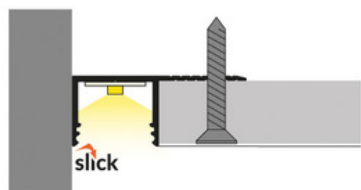

LED PROFILE PLANE14 SIDE BC3 2000 RAW ALU.

	<p> CE</p> <p> EU industrial designs</p> <p> Made in Poland</p>	 <p>Buy product</p>
---	--	--

Basic Informations

EAN: 5901597245148 Index: P3000200 Material: aluminium Color: raw aluminium Length [mm]: 2000 Weight [kg]: 0.372 Country of origin: PL	Measurement unit: qty Product packaging dimensions [mm]: 2000 x 34,6 x 14 Bulk packing [qty]: 40 Master packaging type: Bulk Product with gross packaging weight [kg]: 14.88
--	--