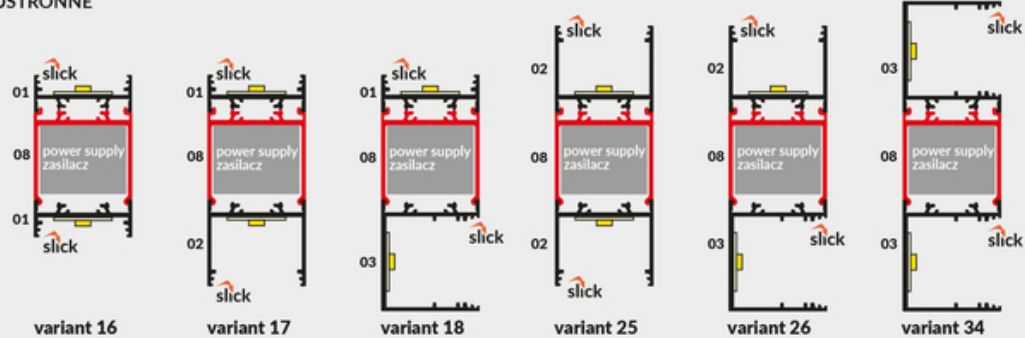

TWO SIDES DWUSTRONNE

TOPMET LIGHT KŁOSOWICZ WIŚNIEWSKI sp. z o.o.

Ostrowska 354 | 61-312 Poznań | POLAND

tel.: +48 61 872 75 00

info@topmet.pl

pdf card generation date: 10.03.2025

Basic Informations

<p>EAN: 5901597240327 Index: V3300021 Material: aluminium Color: black anodized Length [mm]: 2000 Weight [kg]: 0.777 Net weight [kg]: 0.015 Country of origin: PL</p>	<p>Measurement unit: qty Product packaging dimensions [mm]: 2000 x 33,4 x 33,4 Bulk packing [qty]: 15 Master packaging type: Carton Product with gross packaging weight [kg]: 13.355</p>
---	--

AVAILABLE VARIANTS

1000 mm, 2000 mm, 3000 mm, 4050 mm

Matching elements

MOUNTINGS

 <p>mounting plate Y inox [20pcs] index: A2090019</p>	 <p>mounting plate Y cone inox [20pcs] index: A2130019</p>	 <p>mounting plate T 180deg [20pcs] index: C6960000</p>
--	---	--