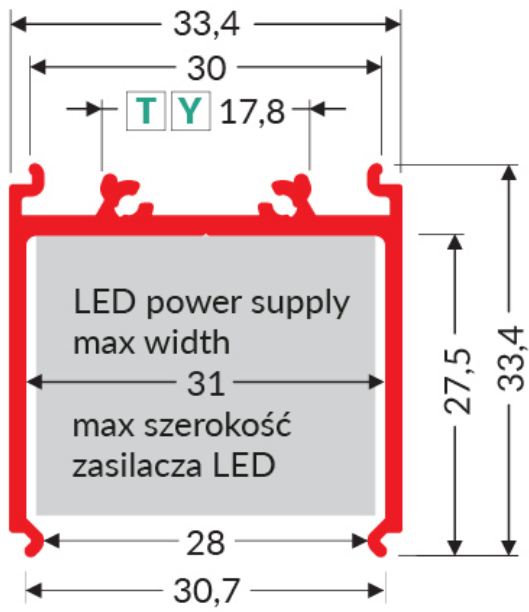

TWO SIDES DWUSTRONNE

TOPMET LIGHT KŁOSOWICZ WIŚNIEWSKI sp. z o.o.

Ostrowska 354 | 61-312 Poznań | POLAND

tel.: +48 61 872 75 00

info@topmet.pl

pdf card generation date: 10.03.2025

Basic Informations

<p>EAN: 5901597240327 Index: V3300021 Material: aluminium Color: black anodized Length [mm]: 2000 Weight [kg]: 0.777 Net weight [kg]: 0.015 Country of origin: PL</p>	<p>Measurement unit: qty Product packaging dimensions [mm]: 2000 x 33,4 x 33,4 Bulk packing [qty]: 15 Master packaging type: Carton Product with gross packaging weight [kg]: 13.355</p>
---	--

AVAILABLE COLORS

 <p>power supply profile VARIO30-08 2000 raw alu. V3300000</p>	 <p>power supply profile VARIO30-08 2000 anod. V3300020</p>	 <p>power supply profile VARIO30-08 2000 white painted /plastic bag V3300001</p>
---	--	---