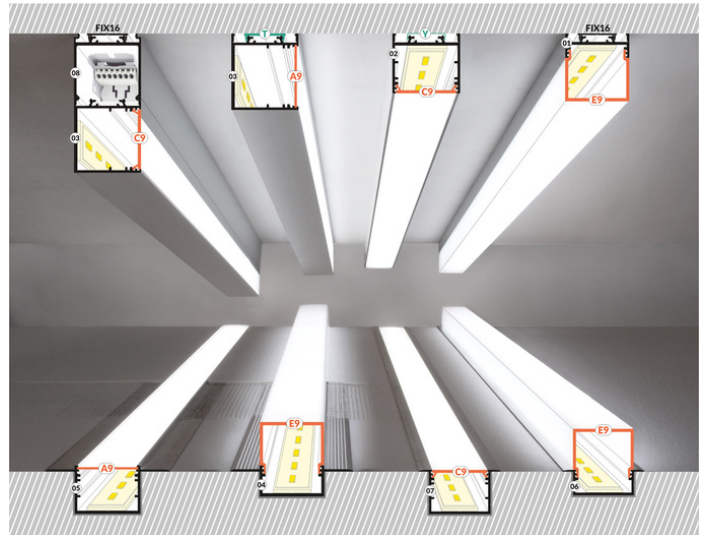

TWO SIDES DWUSTRONNE

TOPMET LIGHT KŁOSOWICZ WIŚNIEWSKI sp. z o.o.

Ostrowska 354 | 61-312 Poznań | POLAND

tel.: +48 61 872 75 00

info@topmet.pl

pdf card generation date: 10.03.2025

Basic Informations

<p>EAN: 5901597240327 Index: V3300021 Material: aluminium Color: black anodized Length [mm]: 2000 Weight [kg]: 0.777 Net weight [kg]: 0.015 Country of origin: PL</p>	<p>Measurement unit: qty Product packaging dimensions [mm]: 2000 x 33,4 x 33,4 Bulk packing [qty]: 15 Master packaging type: Carton Product with gross packaging weight [kg]: 13.355</p>
---	--

AVAILABLE VARIANTS

1000 mm, 2000 mm, 3000 mm, 4050 mm

Matching elements

MOUNTINGS

 <p>mounting plate Y inox [20pcs] index: A2090019</p>	 <p>mounting plate Y cone inox [20pcs] index: A2130019</p>	 <p>mounting plate T 180deg [20pcs] index: C6960000</p>
--	---	--