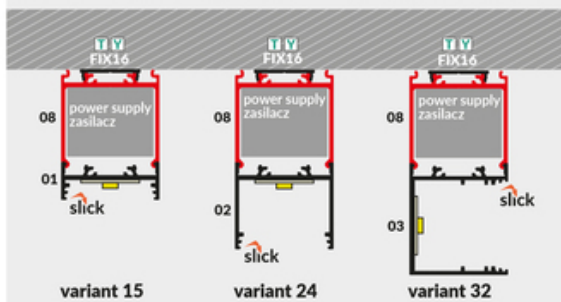

POWER SUPPLY PROFILE VARIO30-08 2000 BLACK ANOD. /PLASTIC BAG

Lighting

CE

EU industrial designs

Made in Poland

Buy product

SUSPENDED WISZĄCE

SURFACE NAWIERZCHNIOWE

TWO SIDES DWUSTRONNE

TOPMET LIGHT KŁOSOWICZ WIŚNIEWSKI sp. z o.o.

Ostrowska 354 | 61-312 Poznań | POLAND

tel.: +48 61 872 75 00

info@topmet.pl

pdf card generation date: 10.03.2025

Basic Informations

<p>EAN: 5901597240327 Index: V3300021 Material: aluminium Color: black anodized Length [mm]: 2000 Weight [kg]: 0.777 Net weight [kg]: 0.015 Country of origin: PL</p>	<p>Measurement unit: qty Product packaging dimensions [mm]: 2000 x 33,4 x 33,4 Bulk packing [qty]: 15 Master packaging type: Carton Product with gross packaging weight [kg]: 13.355</p>
---	--

AVAILABLE COLORS

 <p>power supply profile VARIO30-08 2000 raw alu. V3300000</p>	 <p>power supply profile VARIO30-08 2000 anod. V3300020</p>	 <p>power supply profile VARIO30-08 2000 white painted /plastic bag V3300001</p>
---	--	---

AVAILABLE VARIANTS

1000 mm, 2000 mm, 3000 mm, 4050 mm

Matching elements

MOUNTINGS

 <p>mounting plate Y inox [20pcs] index: A2090019</p>	 <p>mounting plate Y cone inox [20pcs] index: A2130019</p>	 <p>mounting plate T 180deg [20pcs] index: C6960000</p>
--	---	--