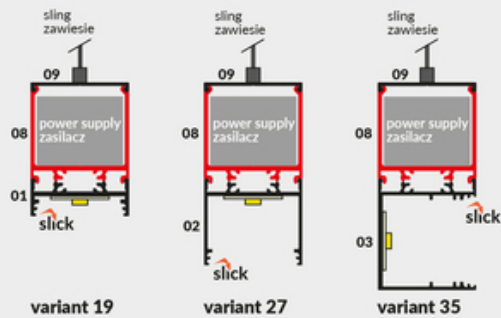

POWER SUPPLY PROFILE VARIO30-08 2000 BLACK ANOD. /PLASTIC BAG

Lighting

CE

EU industrial designs

Made in Poland

Buy product

SUSPENDED WISZĄCE

SURFACE NAWIERZCHNIOWE

TWO SIDES DWUSTRONNE

TOPMET LIGHT KŁOSOWICZ WIŚNIEWSKI sp. z o.o.

Ostrowska 354 | 61-312 Poznań | POLAND

tel.: +48 61 872 75 00

info@topmet.pl

pdf card generation date: 10.03.2025

Basic Informations

<p>EAN: 5901597240327 Index: V3300021 Material: aluminium Color: black anodized Length [mm]: 2000 Weight [kg]: 0.777 Net weight [kg]: 0.015 Country of origin: PL</p>	<p>Measurement unit: qty Product packaging dimensions [mm]: 2000 x 33,4 x 33,4 Bulk packing [qty]: 15 Master packaging type: Carton Product with gross packaging weight [kg]: 13.355</p>
---	--

AVAILABLE COLORS

 <p>power supply profile VARIO30-08 2000 raw alu. V3300000</p>	 <p>power supply profile VARIO30-08 2000 anod. V3300020</p>	 <p>power supply profile VARIO30-08 2000 white painted /plastic bag V3300001</p>
---	--	---

AVAILABLE VARIANTS

1000 mm, 2000 mm, 3000 mm, 4050 mm

Matching elements

MOUNTINGS

 <p>mounting plate Y inox [20pcs] index: A2090019</p>	 <p>mounting plate Y cone inox [20pcs] index: A2130019</p>	 <p>mounting plate T 180deg [20pcs] index: C6960000</p>
--	---	--