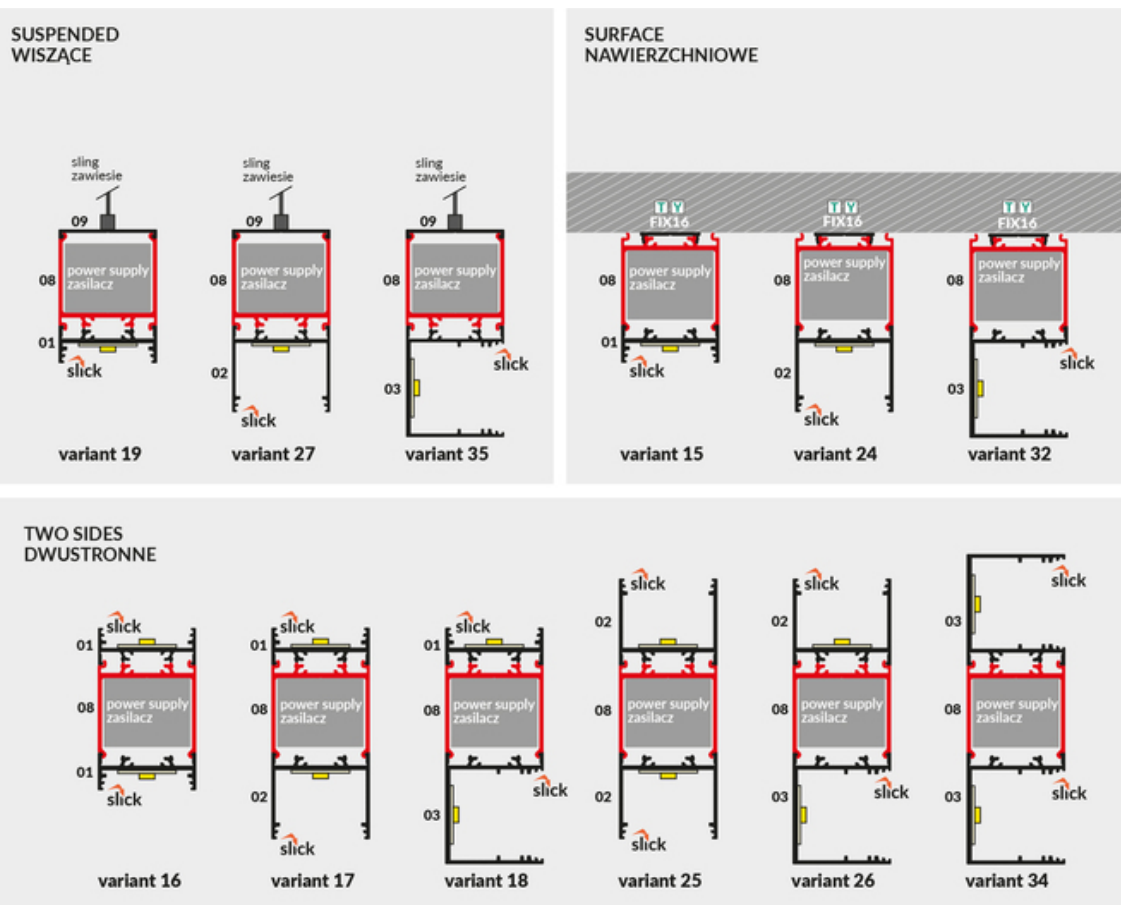

POWER SUPPLY PROFILE VARIO30-08 2000 WHITE PAINTED /PLASTIC BAG

Lighting

CE

EU industrial designs

Made in Poland

Buy product

TOPMET LIGHT KŁOSOWICZ WIŚNIEWSKI sp. z o.o.

Ostrowska 354 | 61-312 Poznań | POLAND

tel.: +48 61 872 75 00

info@topmet.pl

pdf card generation date: 10.03.2025

Basic Informations

<p>EAN: 5901597240334 Index: V3300001 Material: aluminium Color: white painted Length [mm]: 2000 Weight [kg]: 0.822 Net weight [kg]: 0.01499999999999999 Country of origin: PL</p>	<p>Measurement unit: qty Product packaging dimensions [mm]: 2000 x 33,4 x 33,4 Bulk packing [qty]: 15 Master packaging type: Carton Product with gross packaging weight [kg]: 14.03</p>
--	---

AVAILABLE COLORS

 <p>power supply profile VARIO30-08 2000 black anod. /plastic bag V3300021</p>	 <p>power supply profile VARIO30-08 2000 raw alu. V3300000</p>	 <p>power supply profile VARIO30-08 2000 anod. V3300020</p>
---	---	--

AVAILABLE VARIANTS

1000 mm, 2000 mm, 3000 mm, 4050 mm

Matching elements

MOUNTINGS

 <p>mounting plate Y inox [20pcs] index: A2090019</p>	 <p>mounting plate Y cone inox [20pcs] index: A2130019</p>	 <p>mounting plate T 180deg [20pcs] index: C6960000</p>
--	---	--