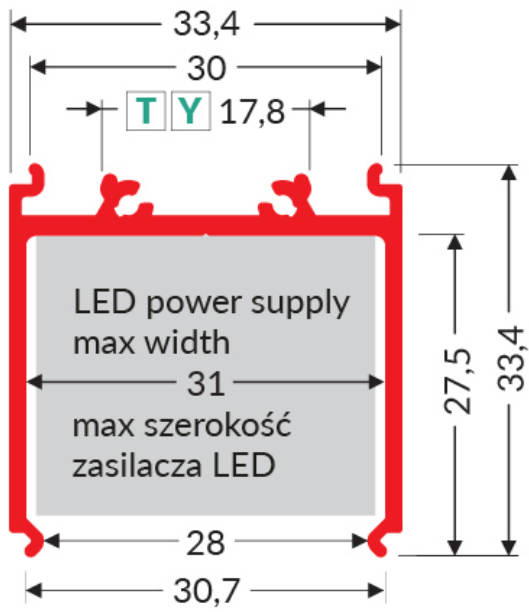

POWER SUPPLY PROFILE VARIO30-08 2000 WHITE PAINTED /PLASTIC BAG

Lighting

CE

EU industrial designs

Made in Poland

Buy product

TOPMET LIGHT KŁOSOWICZ WIŚNIEWSKI sp. z o.o.

Ostrowska 354 | 61-312 Poznań | POLAND

tel.: +48 61 872 75 00

info@topmet.pl

pdf card generation date: 10.03.2025

Basic Informations

<p>EAN: 5901597240334 Index: V3300001 Material: aluminium Color: white painted Length [mm]: 2000 Weight [kg]: 0.822 Net weight [kg]: 0.01499999999999999 Country of origin: PL</p>	<p>Measurement unit: qty Product packaging dimensions [mm]: 2000 x 33,4 x 33,4 Bulk packing [qty]: 15 Master packaging type: Carton Product with gross packaging weight [kg]: 14.03</p>
--	---