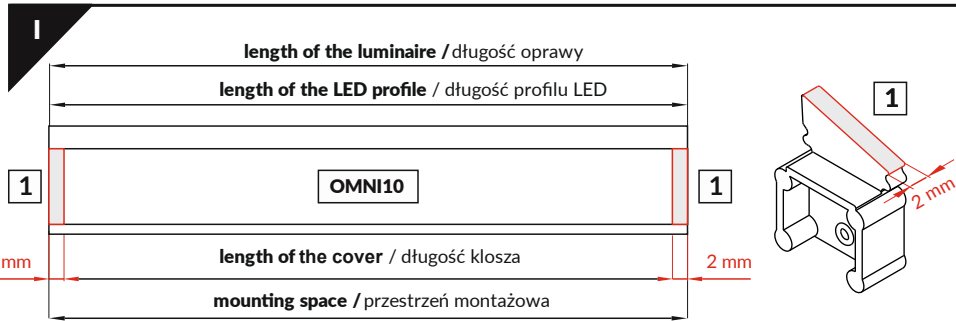

# OMNI10 AC2 OMNI10 AC2 PLUS

PLASTER-IN / DO SZPACHLOWANIA

**A**  
LED profile  
OMNI10 AC2  
profil LED  
OMNI10 AC2

**B**  
LED profile  
OMNI10 AC2 PLUS  
profil LED  
OMNI10 AC PLUS

- scissors  
nożyczki
- pliers  
kombinerki
- hacksaw  
piła
- soldering iron  
lutownica
- solder  
cyna
- screwdriver  
wkrętak
- drill  
wiertarka