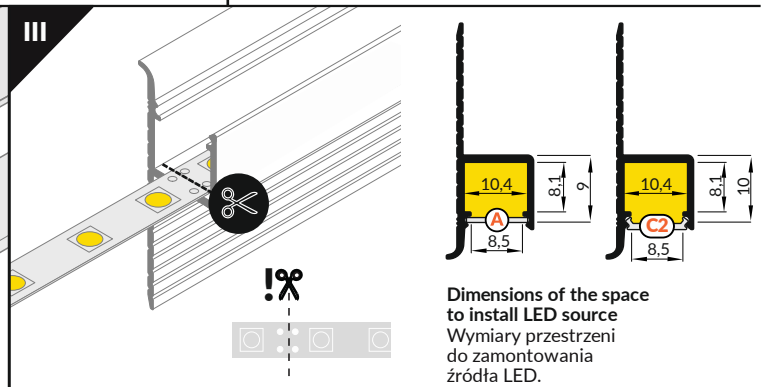

# OMNI10 AC2 OMNI10 AC2 PLUS

PLASTER-IN / DO SZPACHLOWANIA

**A**  
LED profile  
OMNI10 AC2  
profil LED  
OMNI10 AC2

**B**  
LED profile  
OMNI10 AC2 PLUS  
profil LED  
OMNI10 AC PLUS

- scissors  
nożyczki
- pliers  
kombinerki
- hacksaw  
piła
- soldering iron  
lutownica
- solder  
cyna
- screwdriver  
wkrętak
- drill  
wiertarka