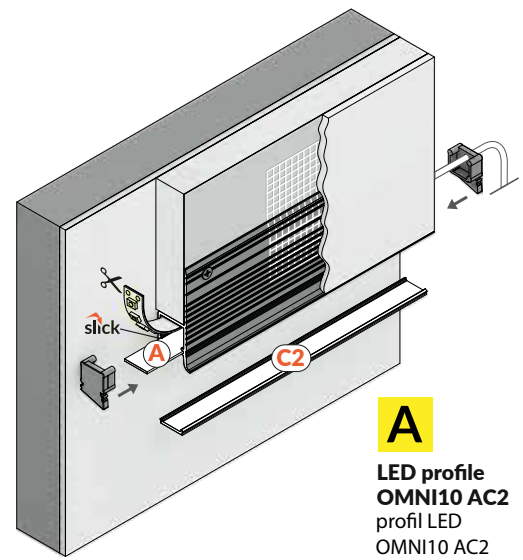

# OMNI10 AC2 OMNI10 AC2 PLUS

PLASTER-IN / DO SZPACHLOWANIA

**A**  
LED profile  
OMNI10 AC2  
profil LED  
OMNI10 AC2

**B**  
LED profile  
OMNI10 AC2 PLUS  
profil LED  
OMNI10 AC PLUS

- scissors  
nożyczki
- pliers  
kombinerki
- hacksaw  
piła
- soldering iron  
lutownica
- solder  
cyna
- screwdriver  
wkrętak
- drill  
wiertarka