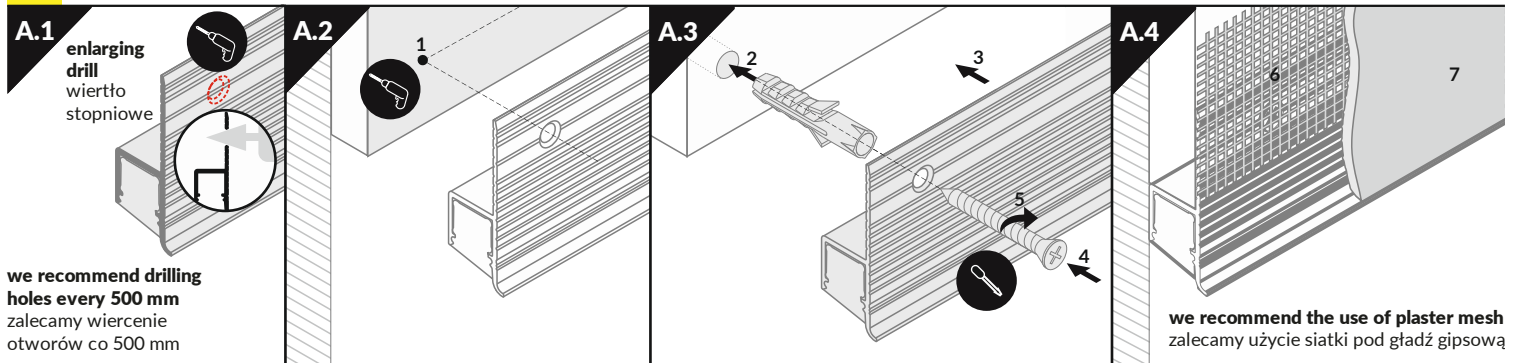

A MOUNTING / MONTAŻ