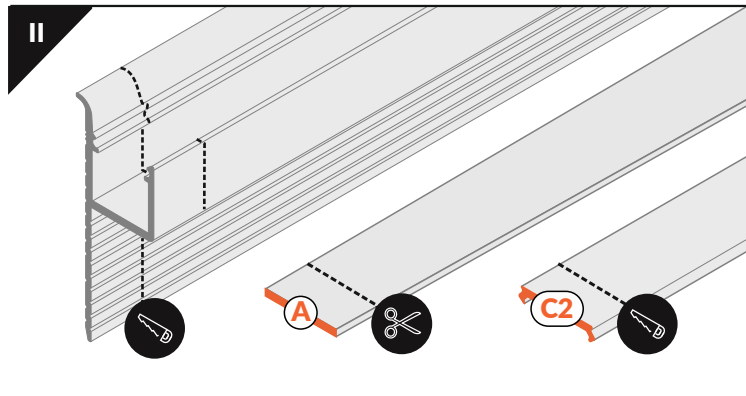

# OMNI10 AC2 OMNI10 AC2 PLUS

PLASTER-IN / DO SZPACHLOWANIA

**A**  
LED profile  
OMNI10 AC2  
profil LED  
OMNI10 AC2

**B**  
LED profile  
OMNI10 AC2 PLUS  
profil LED  
OMNI10 AC PLUS

- scissors  
nożyczki
- pliers  
kombinerki
- hacksaw  
piła
- soldering iron  
lutownica
- solder  
cyna
- screwdriver  
wkrętak
- drill  
wiertarka