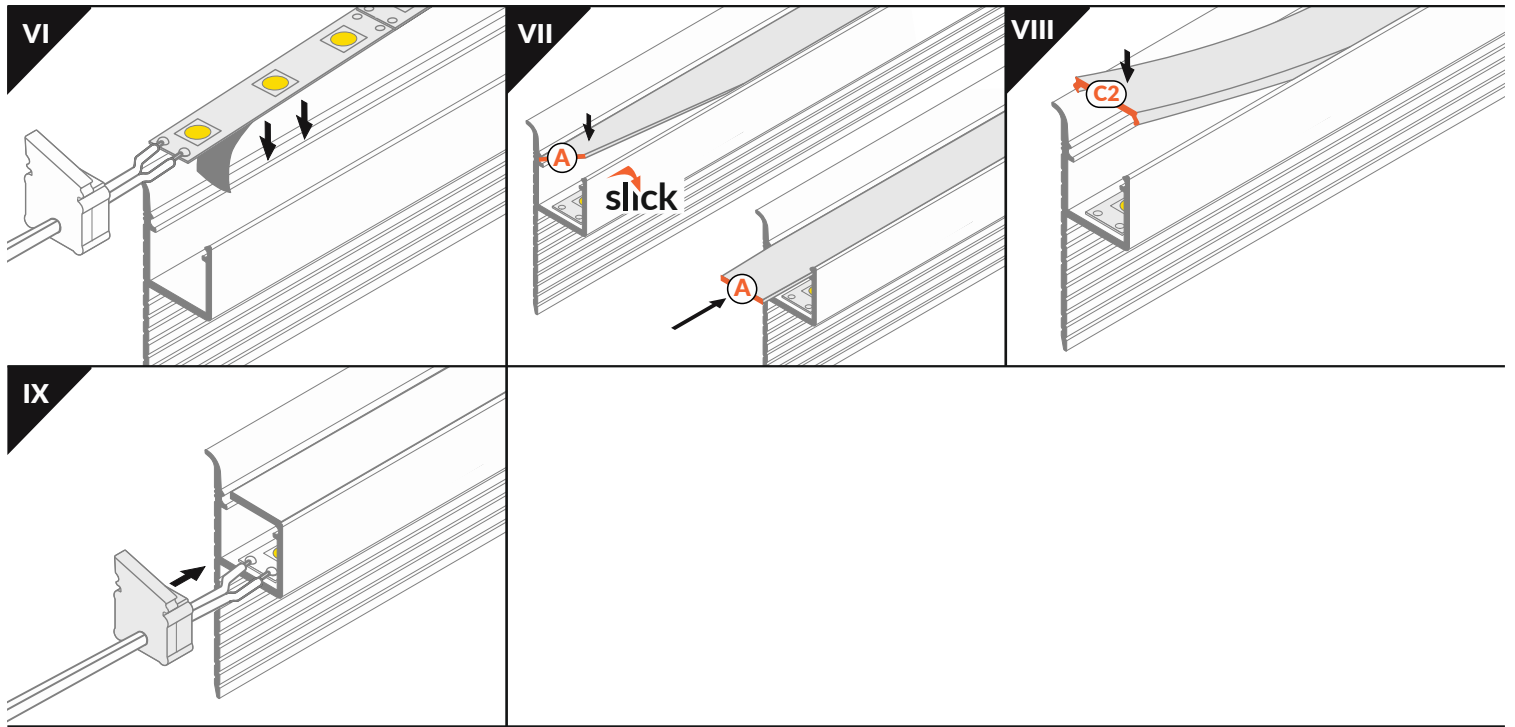

# OMNI10 AC2 OMNI10 AC2 PLUS

PLASTER-IN / DO SZPACHLOWANIA

**A**  
LED profile  
OMNI10 AC2  
profil LED  
OMNI10 AC2

**B**  
LED profile  
OMNI10 AC2 PLUS  
profil LED  
OMNI10 AC PLUS

- scissors  
nożyczki
- pliers  
kombinerki
- hacksaw  
piła
- soldering iron  
lutownica
- solder  
cyna
- screwdriver  
wkrętak
- drill  
wiertarka