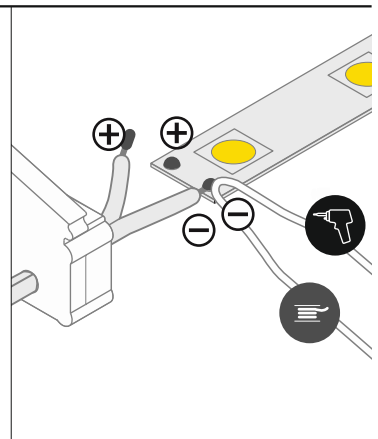

# OMNI10 AC2 OMNI10 AC2 PLUS

PLASTER-IN / DO SZPACHLOWANIA

**A**  
LED profile  
OMNI10 AC2  
profil LED  
OMNI10 AC2

**B**  
LED profile  
OMNI10 AC2 PLUS  
profil LED  
OMNI10 AC PLUS

- scissors  
nożyczki
- pliers  
kombinerki
- hacksaw  
piła
- soldering iron  
lutownica
- solder  
cyna
- screwdriver  
wkrętak
- drill  
wiertarka