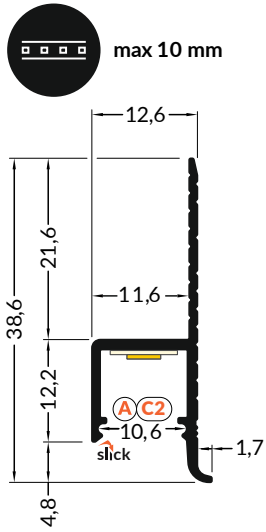

# OMNI10 AC2 OMNI10 AC2 PLUS

PLASTER-IN / DO SZPACHLOWANIA

**A**  
LED profile  
OMNI10 AC2  
profil LED  
OMNI10 AC2

**B**  
LED profile  
OMNI10 AC2 PLUS  
profil LED  
OMNI10 AC PLUS

- scissors  
nożyczki
- pliers  
kombinerki
- hacksaw  
piła
- soldering iron  
lutownica
- solder  
cyna
- screwdriver  
wkrętak
- drill  
wiertarka